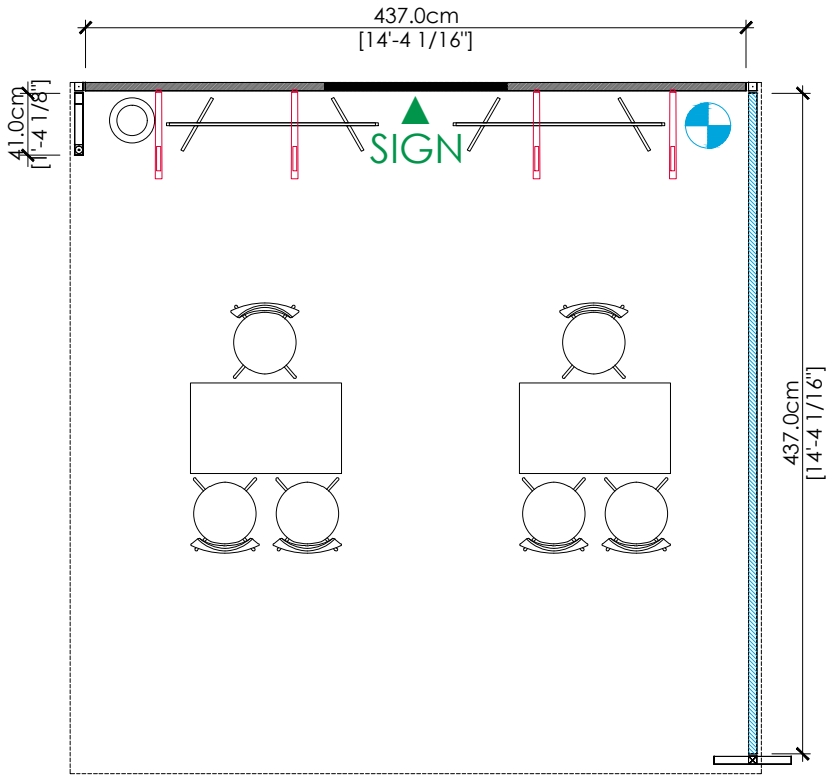

- Veloce Fabric system structure @ 8ftH back wall and 6ft H side wall
- Lights : 4 arm lights in LED
- 2 table
- 6 chairs
- 2 T-racks
- 1 company logo
- 1 waste basket
- 1 outlet

*BACK PANEL H : 227.5cm [7'-5 9/16"]
 *SIDE PANEL H : 164.5cm [5'-4 3/4"]