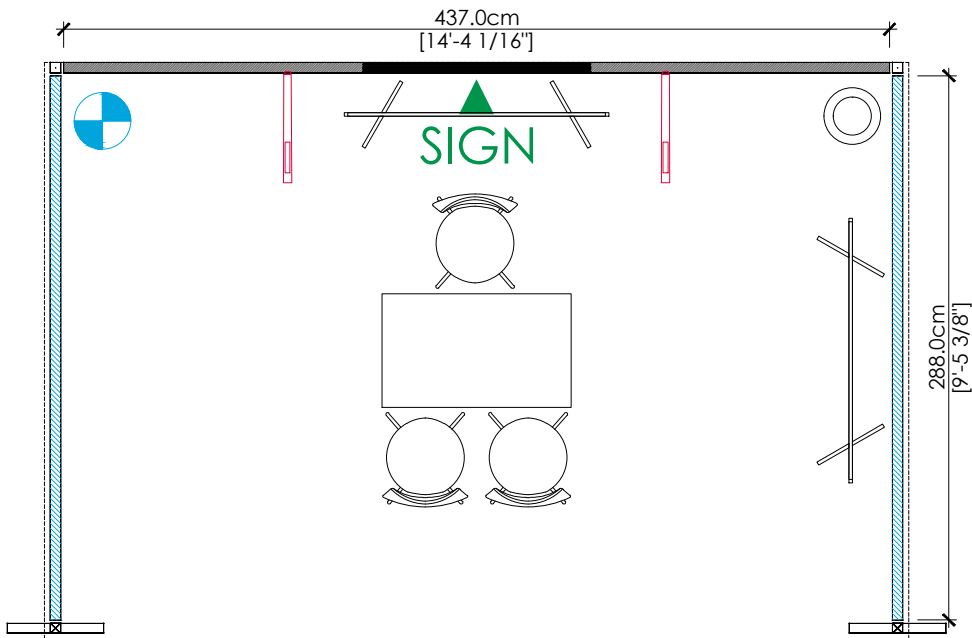

- Veloce Fabric system structure @ 8ftH back wall and 6ft H side wall
- Lights : 2 arm lights in LED
- 1 table
- 3 chairs
- 2 T-racks
- 1 company logo
- 1 waste basket
- 1 outlet

*BACK PANEL H : 227.5cm [7'-5 9/16"]
*SIDE PANEL H : 164.5cm [5'-4 3/4"]