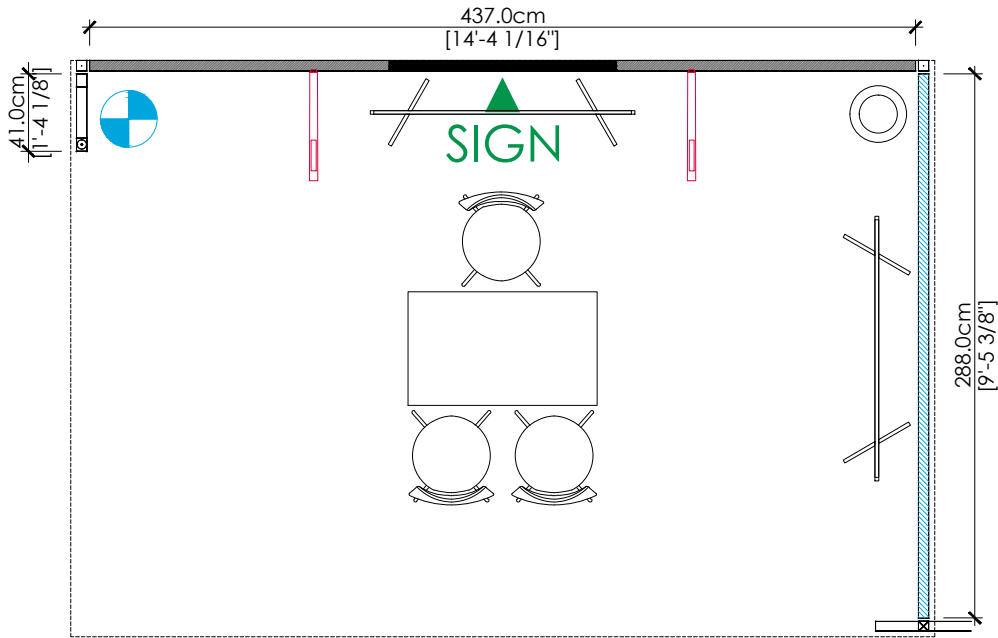

- Veloce Fabric system structure @ 8ftH back wall and 6ft H side wall
- Lights : 2 arm lights in LED
- 1 table
- 3 chairs
- 2 T-racks
- 1 company logo
- 1 waste basket
- 1 outlet

\*BACK PANEL H : 227.5cm [7'-5 9/16"]  
\*SIDE PANEL H : 164.5cm [5'-4 3/4"]