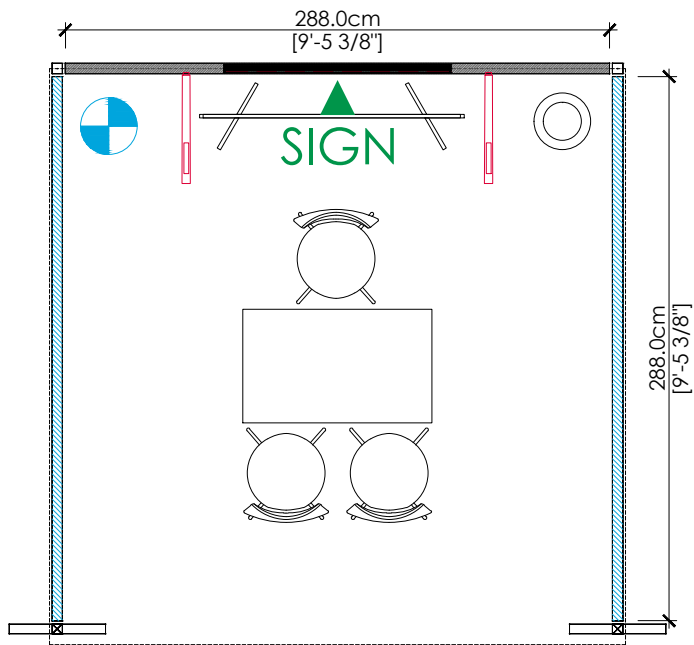

- Veloce Fabric system structure @ 8ftH back wall and 6ft H side wall
- Lights : 2 arm lights in LED
- 1 table
- 3 chairs
- 1 T-racks
- 1 company logo
- 1 waste basket
- 1 outlet

\*BACK PANEL H : 227.5cm [7'-5 9/16"]  
\*SIDE PANEL H : 164.5cm [5'-4 3/4"]