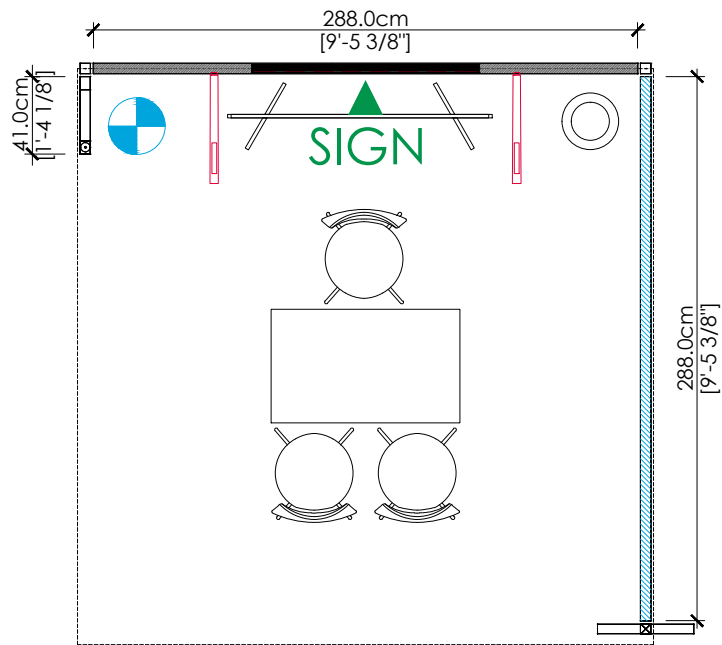

- Veloce Fabric system structure @ 8ftH back wall and 6ft H side wall
- Lights : 2 arm lights in LED
- 1 table
- 3 chairs
- 1 T-racks
- 1 company logo
- 1 waste basket
- 1 outlet

*BACK PANEL H : 227.5cm [7'-5 9/16"]
*SIDE PANEL H : 164.5cm [5'-4 3/4"]